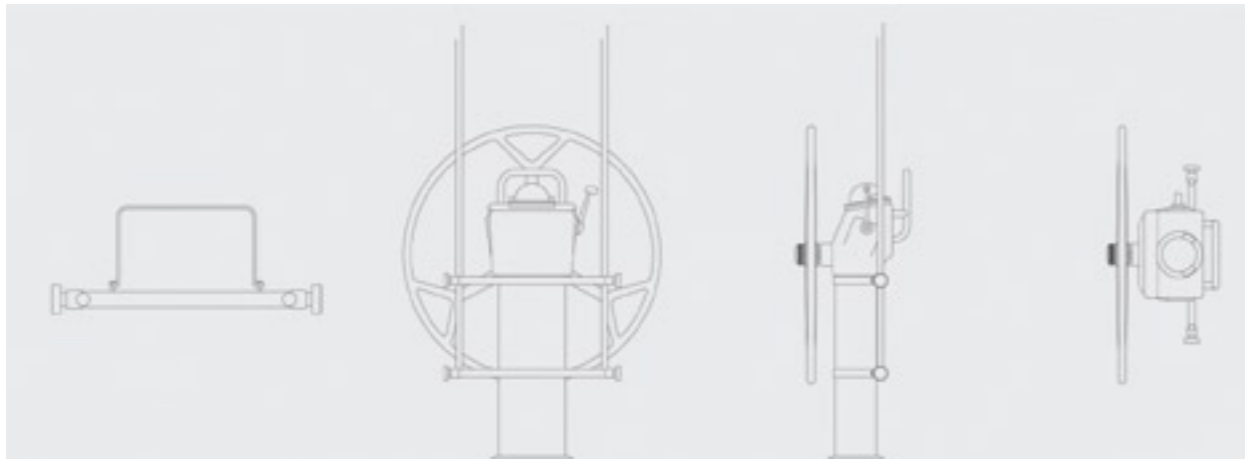

■ Rectangular Fixation