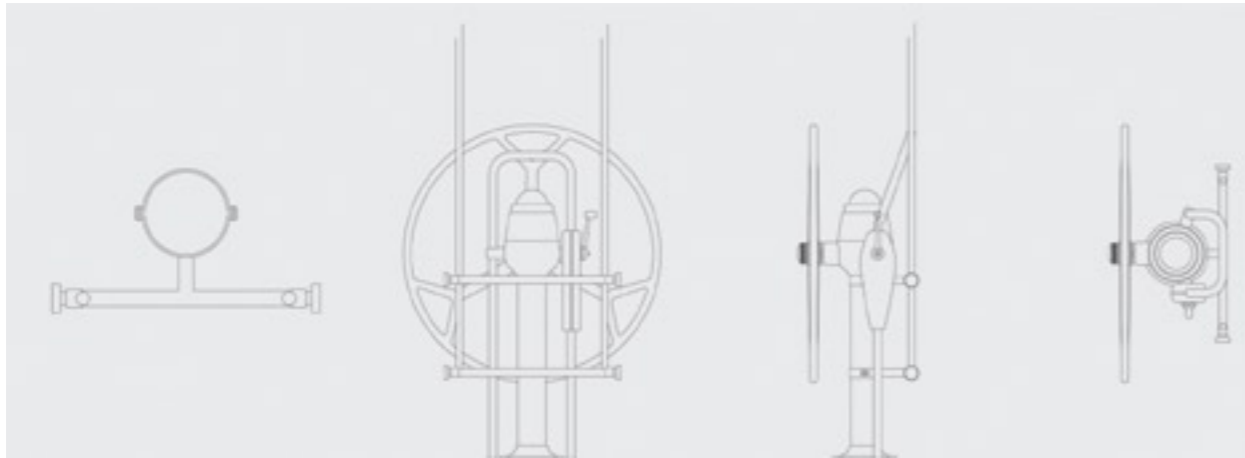

■ Round Console Fixation