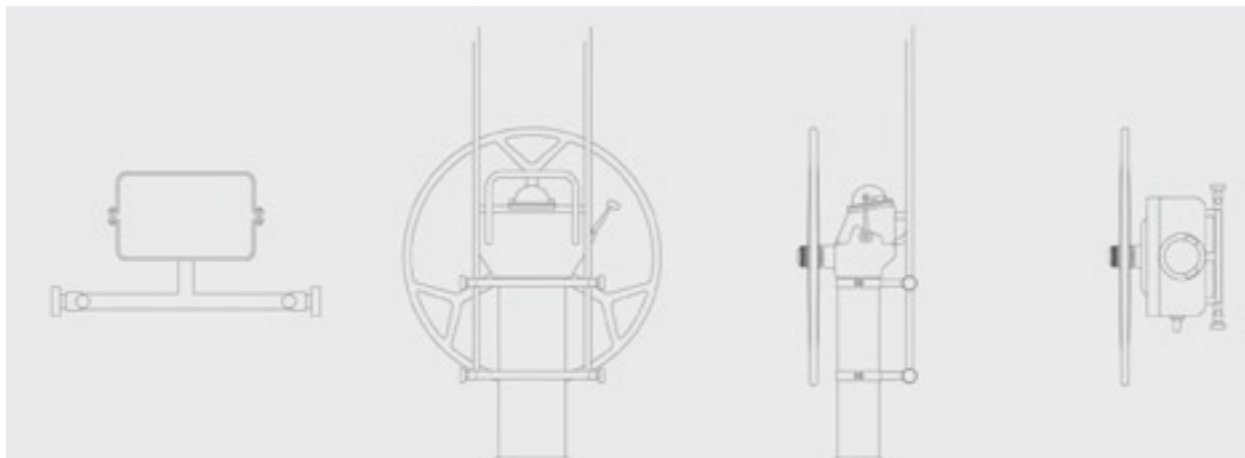

■ Rectangular Fixation Extended

■ Standard   □ Optional

Fixation Systems

To install Scedu on board of your ship you can choose one of the standard fixing systems, or we can supply you with a custom build system if none of the standard ones are suitable for your needs.